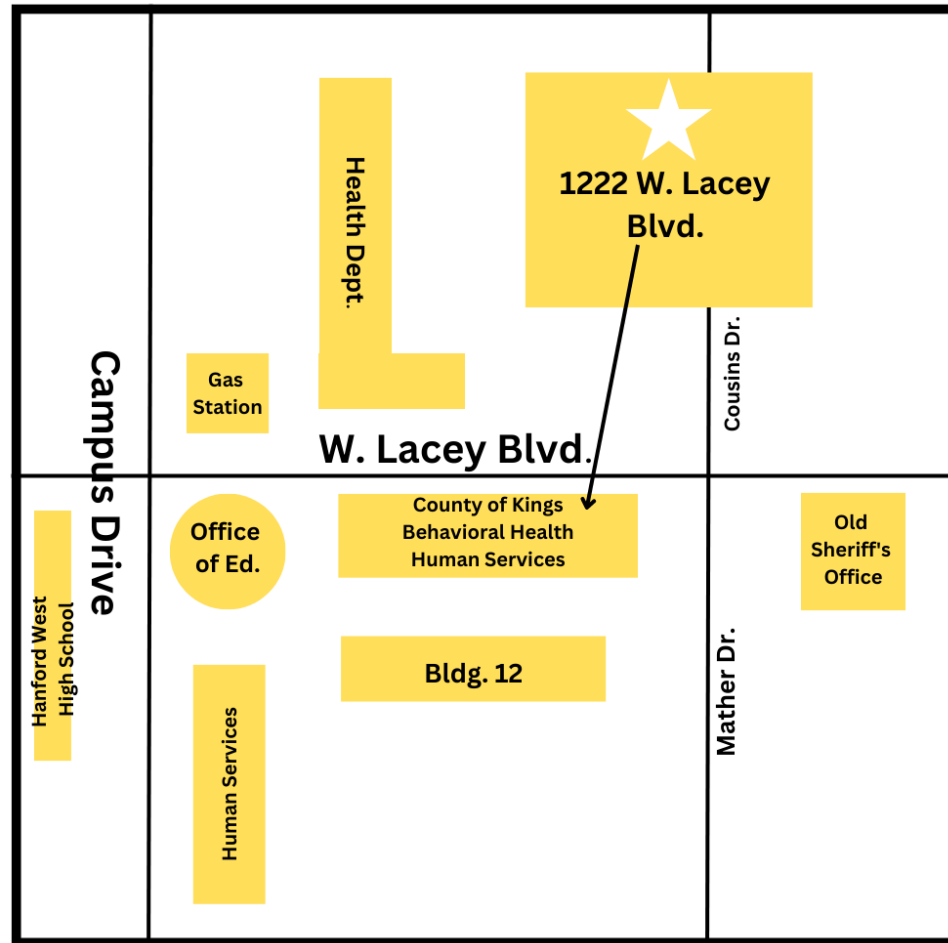

KINGS COUNTY LGBTQ+ POP UP!

The Source hosts LGBTQ+ peer support groups in Hanford!

LGBTQ+ Peer Support

2nd & 4th Thurs.
6PM - 7:30PM

Transgender Peer Support

3rd Thurs.
6PM - 7:30PM

Groups are for ages 12+

@KINGS COUNTY BEHAVIORAL HEALTH
1222 W. Lacey Blvd, Hanford, CA 93230

KINGS COUNTY
BEHAVIORAL HEALTH

You can contact
Alix@thesourcelgbt.org
for more information!

the SOURCE
LGBT+ CENTER

**1222 W. Lacey Blvd.
Hanford, CA 93230
(559) 852-2444**